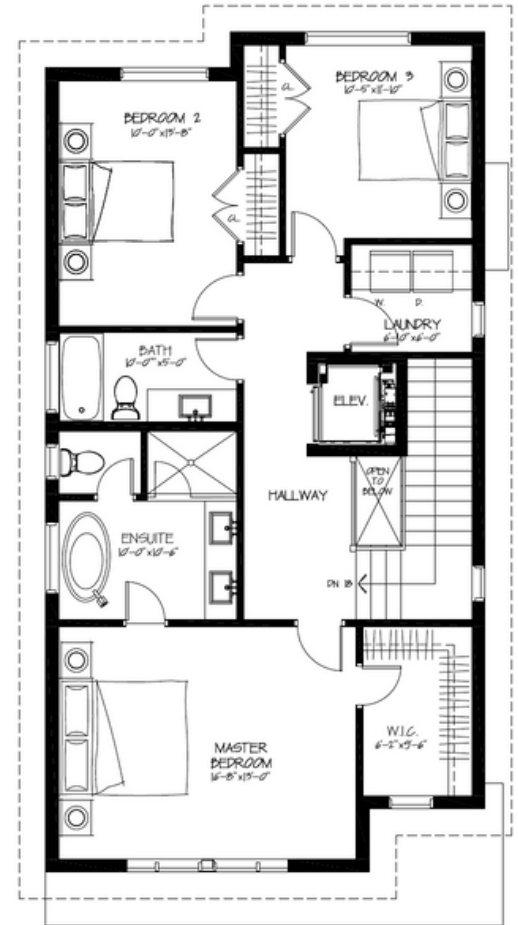

The Ridge

Elevation C w/ Elevator - Lot 3

Lower Level

Main Level

Upper Level

2,700 SF | 3 Bedrooms | 3.5 Bathrooms

Enjoy \$25,000 in bonuses with the purchase of these models!

- ➔ \$10,000 voucher to Dala Decor (furniture or lighting fixtures)
- ➔ \$15,000 voucher to apply to upgrades or cedar barrel sauna