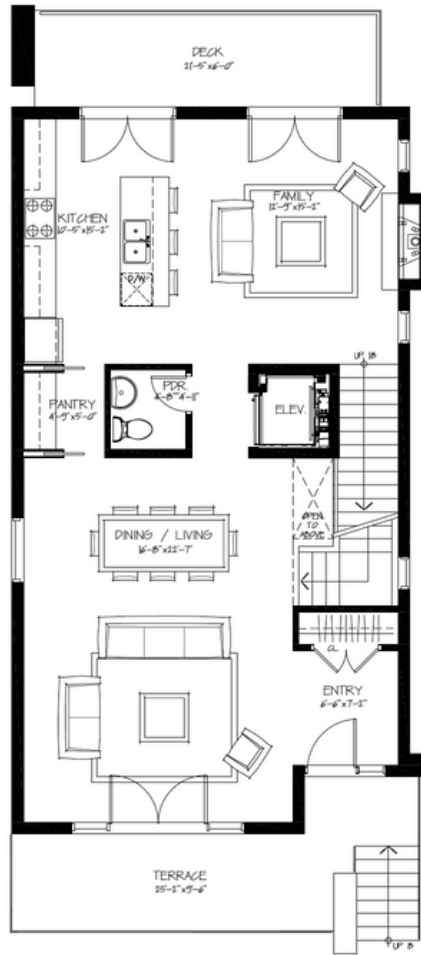

The Ridge

Elevation C w/ Elevator - Lot 3

Lower Level

Main Level

Upper Level

2,700 SF | 3 Bedrooms | 3.5 Bathrooms

Enjoy \$25,000 in bonuses with the purchase of these models!

- ➔ \$10,000 voucher to Dala Decor (furniture or lighting fixtures)
- ➔ \$15,000 voucher to apply to upgrades or cedar barrel sauna