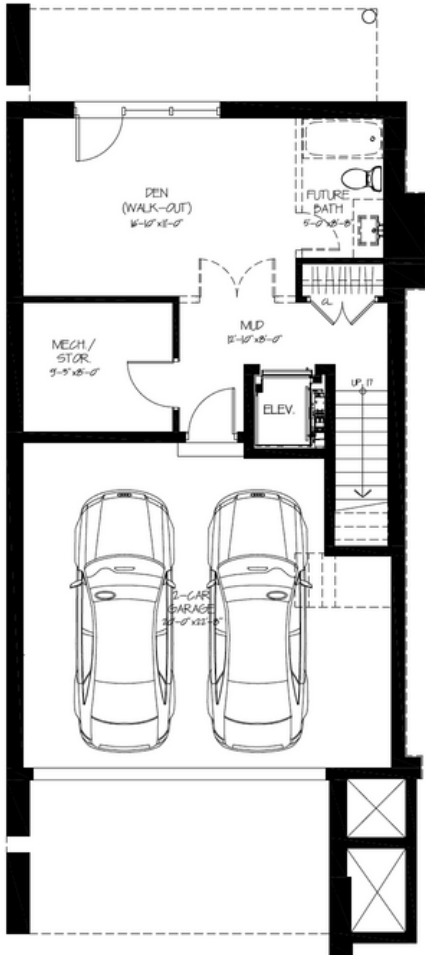

The Ridge

Elevation C w/ Elevator - Lot 3

Lower Level

Main Level

Upper Level

2,700 SF | 3 Bedrooms | 3.5 Bathrooms

Enjoy \$25,000 in bonuses with the purchase of these models!

- ➔ \$10,000 voucher to Dala Decor (furniture or lighting fixtures)
- ➔ \$15,000 voucher to apply to upgrades or cedar barrel sauna